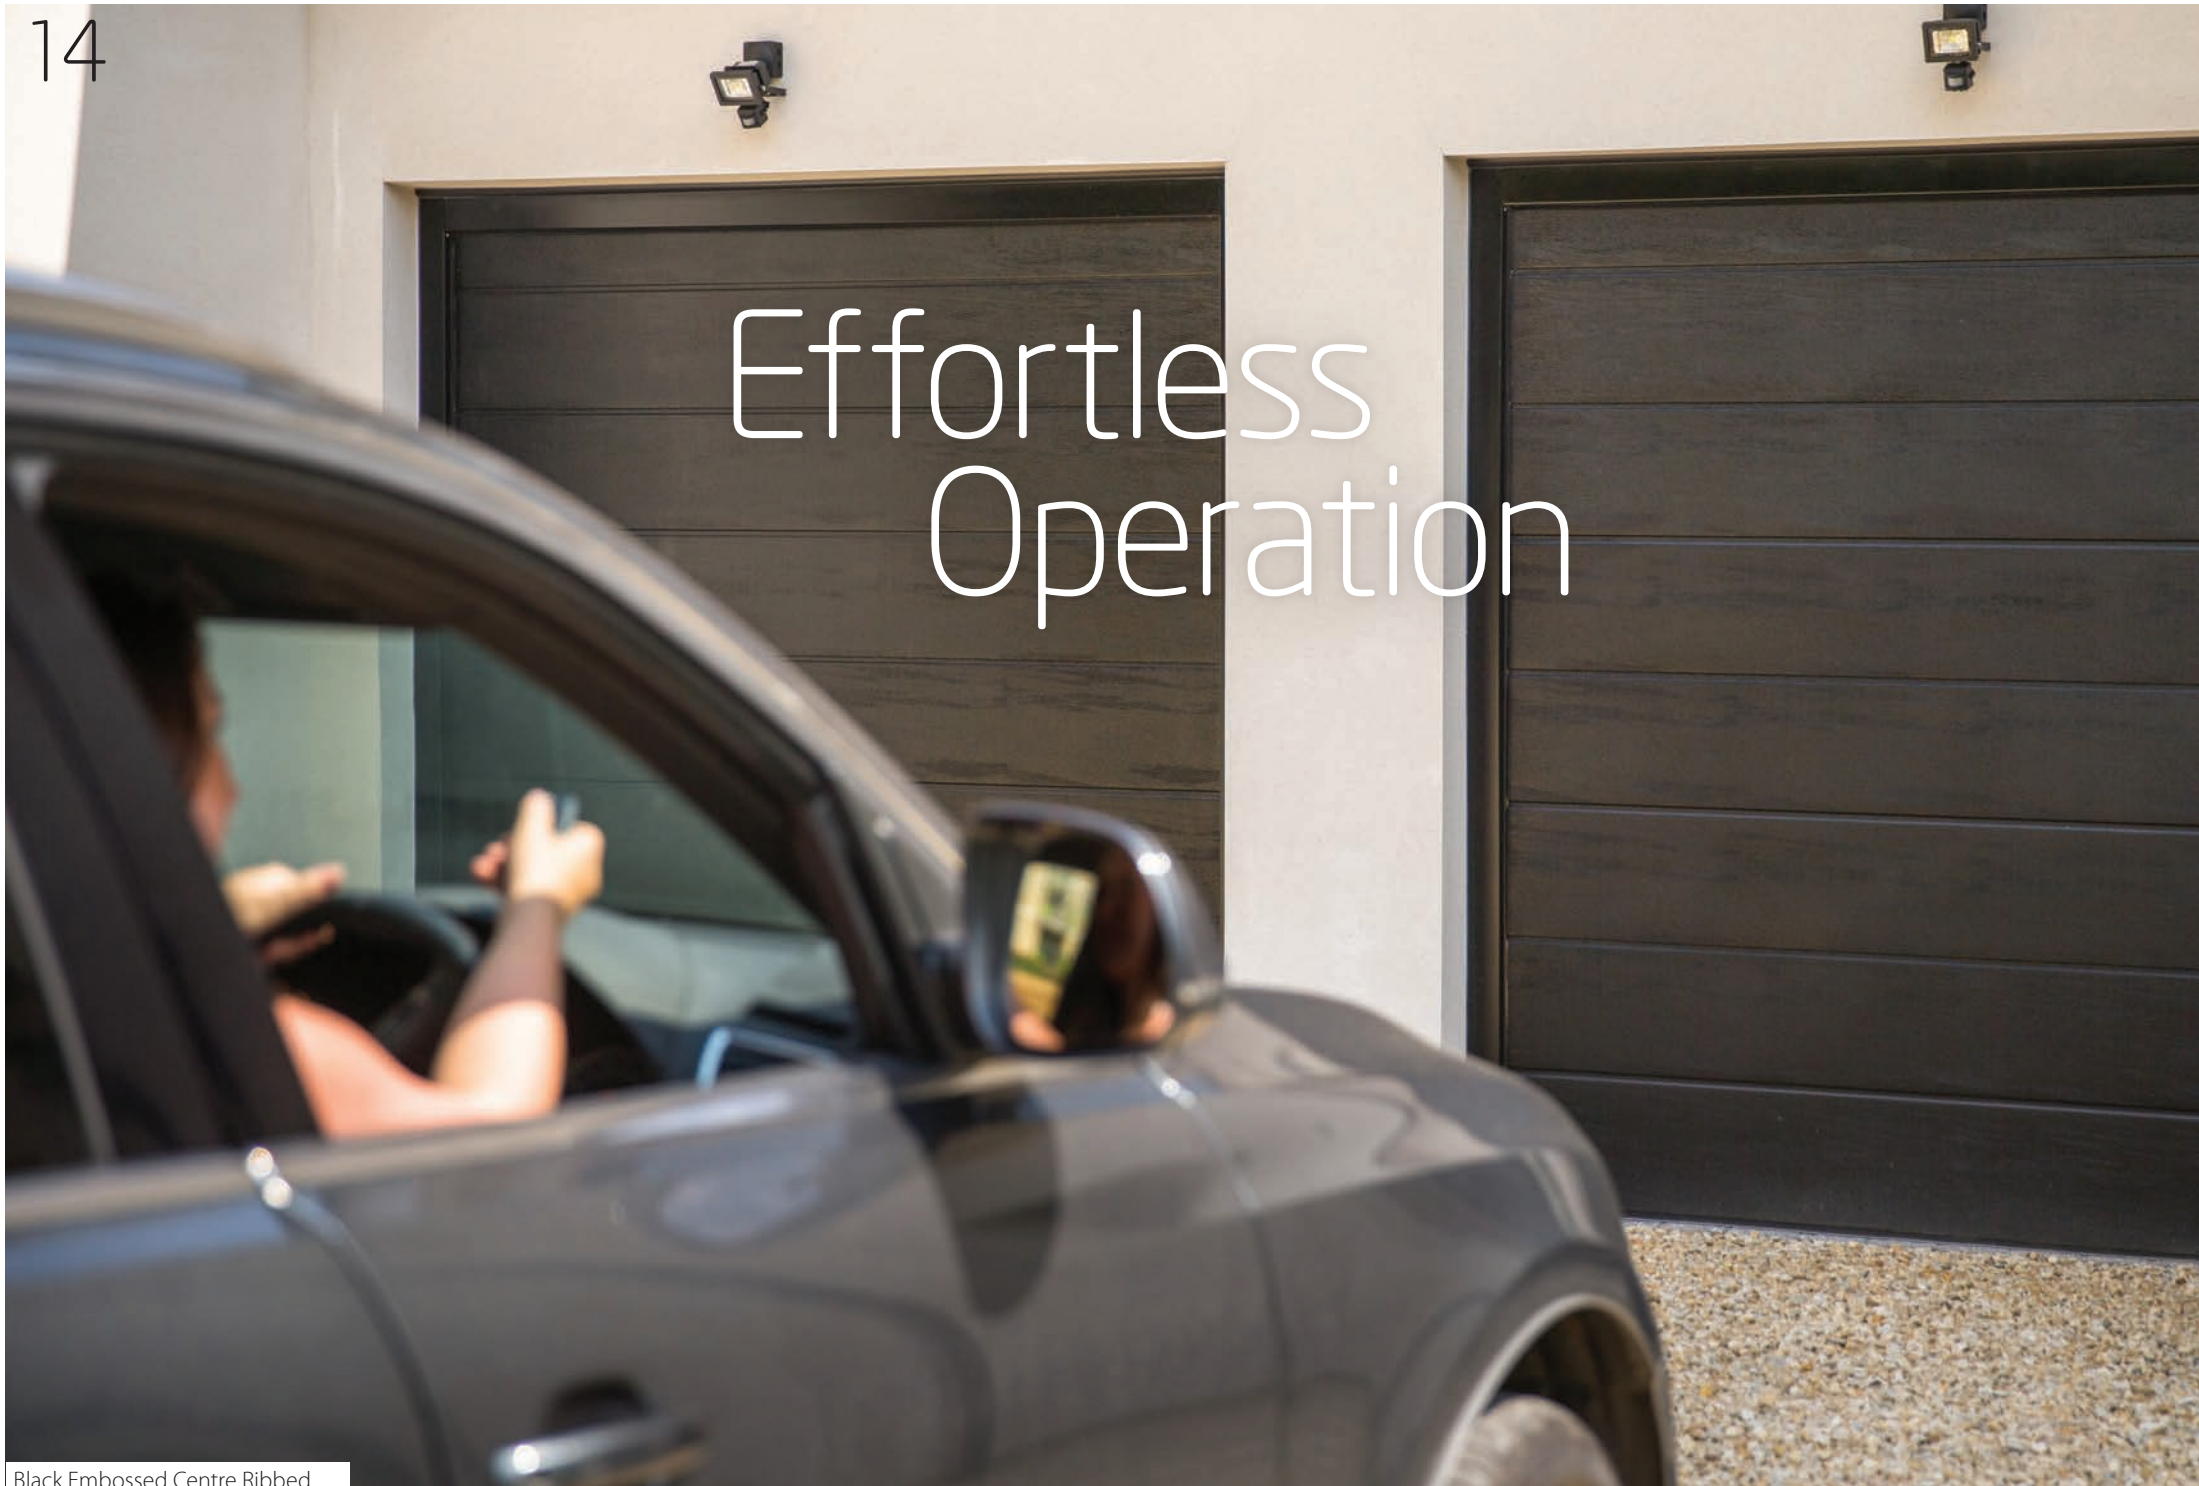

Effortless Operation