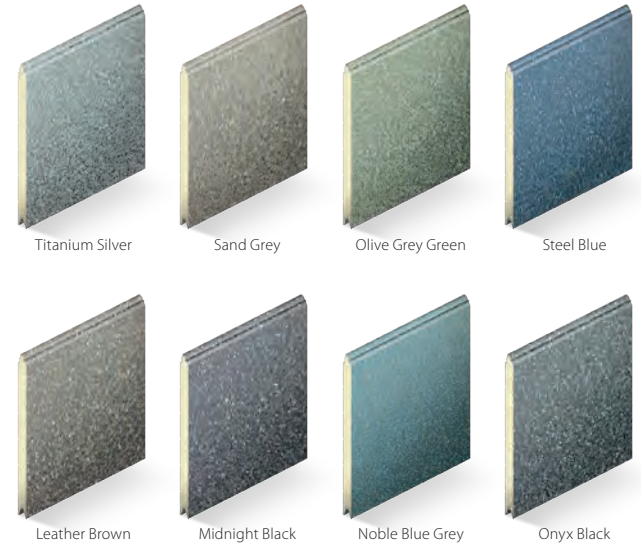

NEW Chrome Deluxe Remote

Anthracite Dura with Circular Stainless Steel Windows

Stunning options for any home.

Choose your new garage in 4 simple steps:

1 Panel design

Begin by choosing from our 4 elegant panel types. If you're looking to achieve a traditional style we have the popular Georgian cassette, or for a more contemporary appearance, how about the centre ribbed or un-ribbed panels?

2 Finish

Next, choose your finish. Whether you go for smooth or embossed, you'll love the finished look.

3 Colours

This is where you can truly create your ideal garage door. Available in any RAL colour or BS colour, SeceuroGlide Sectionals provide the opportunity to match your door to your windows, front door or even your car! Here are some of our most popular finishes, including our metallic colours.

Free of Charge Colours

Standard Colours

Metallic Colours

Foiled Woodgrain
Only available in Centre Rib.

"I never realised there would be this much choice – I'm really impressed with how bespoke my door truly is."