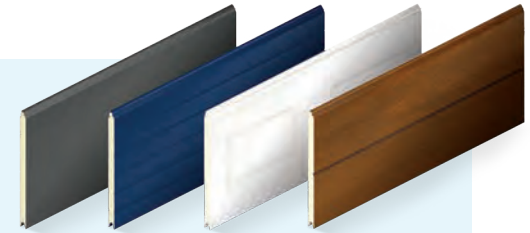

Make it Yours...in 6 easy steps

Every step of the build is down to you. Beginning with your own specific sizes and ending with your choice of colour, finish and accessories the end result will be completely unique.

1. 1 Fully bespoke sizing
2. 2 Choose from 4 panel types
3. 3 Choose from hundreds of colours
4. 4 Choose your finish from smooth or embossed
5. 5 Choose your accessories (windows and frames)
6. 6 Choose your operator