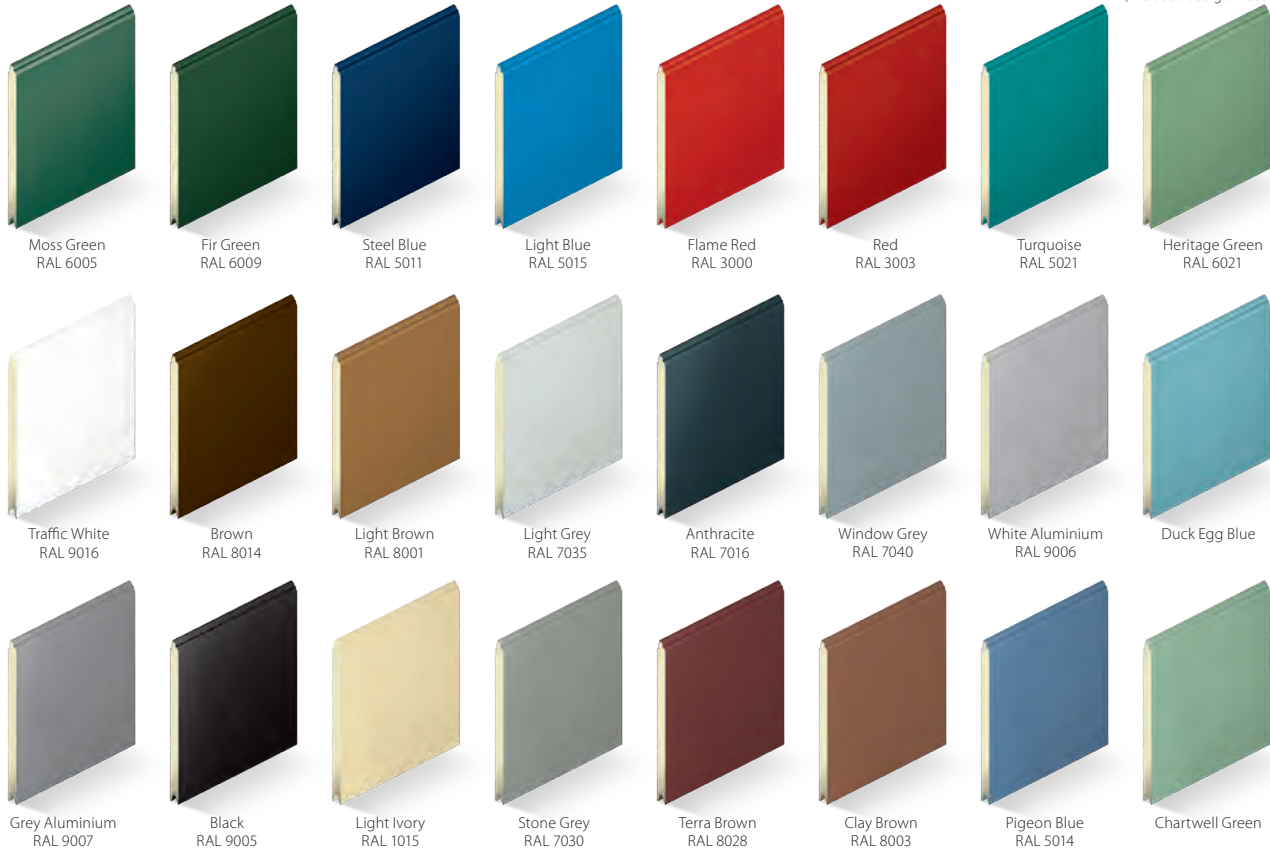

2 Finish

Next, choose your finish. Whether you go for smooth or embossed, you'll love the finished look.

3 Colours

This is where you can truly create your ideal garage door. Available in any RAL colour or BS colour, SeceuroGlide Sectionals provide the opportunity to match your door to your windows, front door or even your car! Here are some of our most popular finishes, including our metallic colours.

Free of Charge Colours

Standard Colours

Metallic Colours

Foiled Woodgrain
Only available in Centre Rib.

"I never realised there would be this much choice – I'm really impressed with how bespoke my door truly is."